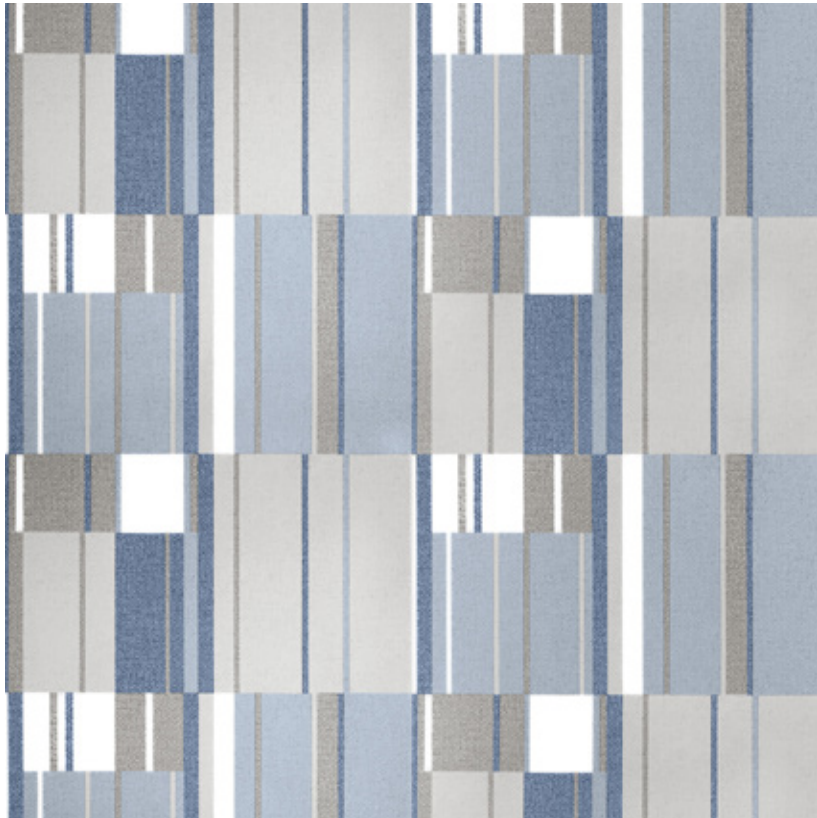

gancedo

malibú

MU 8 7 3 5

venice - blue
PA7606-006-053